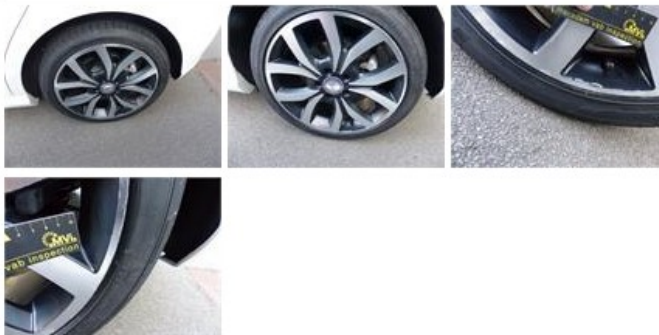

210,53

Alloy rim R R polished, Scratch(es), LI - Repair and paint (complete)

95,00

Alloy rim R L polished, Scratch(es), LI - Repair and paint (complete)

95,00

Front bumper, Stone chip(s), Acceptable

0,00

No pictures to display