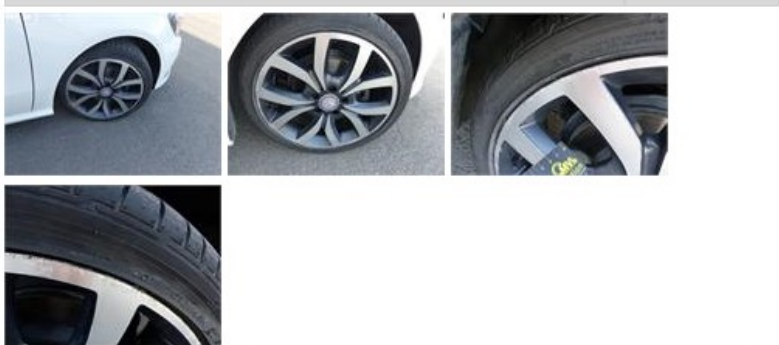

Alloy rim F L polished, Scratch(es), Acceptable 0,00