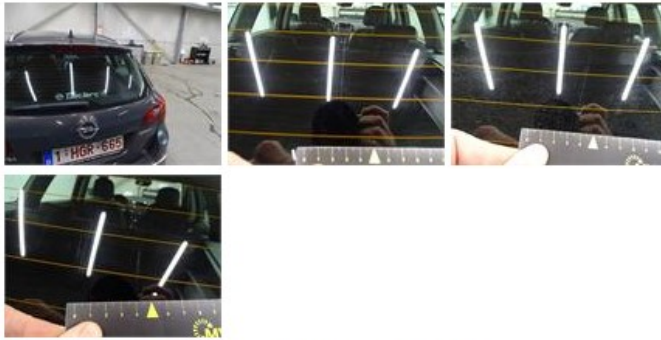

Outer backrest protection L, Damaged, Acceptable 0,00

No pictures to display

Rear window, Scratch(es), E - Replace 370,00