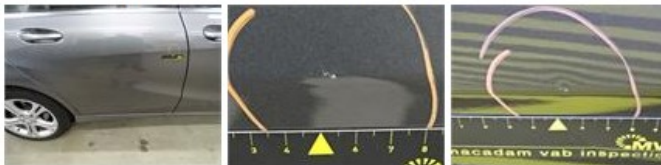

Door R R, Bump(s) and scratch(es), LI - Repair and paint (complete) 318,35