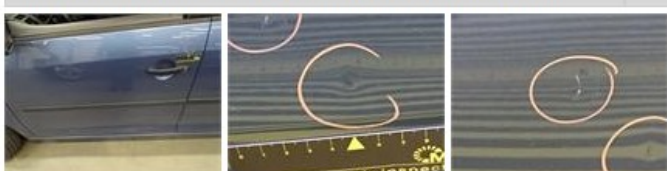

Door F L, Bump(s) and scratch(es), LI - Repair and paint (complete)	318,35