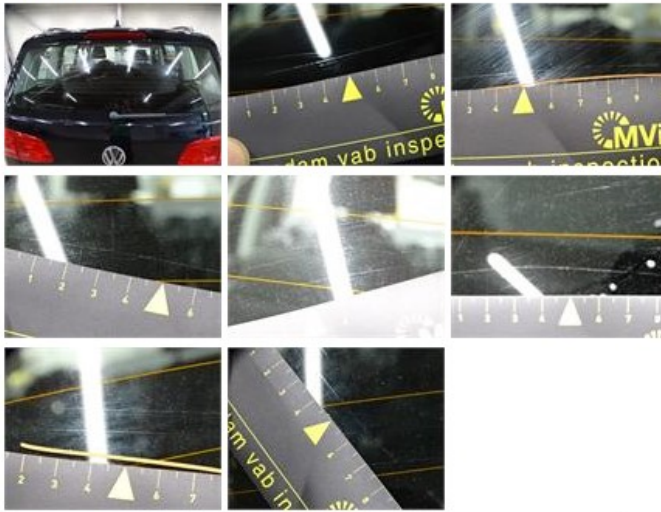

Alloy rim F L polished, Scratch(es), LI - Repair and paint (complete) 95,00