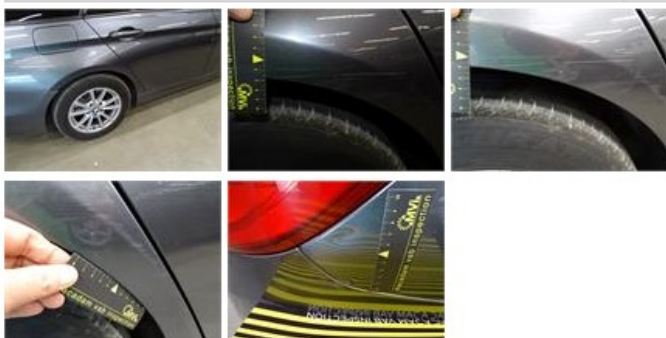

Door R L, Bump(s), PDR - Knock out without painting

63,00