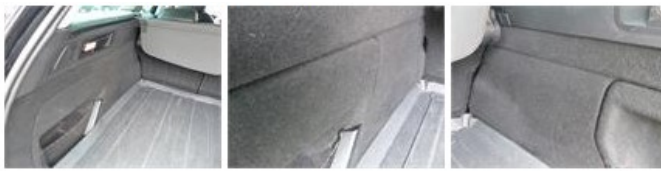

Tailgate, Bump(s), Acceptable	0,00
-------------------------------	------

No pictures to display

Boot carpet, Dirty, Chemical cleaning	50,00
---------------------------------------	-------

Front bumper, Scratch(es), It - Spot repair 115,56