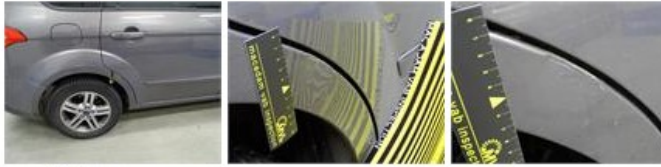

Windscreen, Repaired, Acceptable 0,00

Wing R R, Bump(s) and scratch(es), LI - Repair and paint (complete) 369,84

Alloy rim F L, Scratch(es), LI - Repair and paint (complete) 95,00

Front bumper, Stone chip(s), Acceptable 0,00