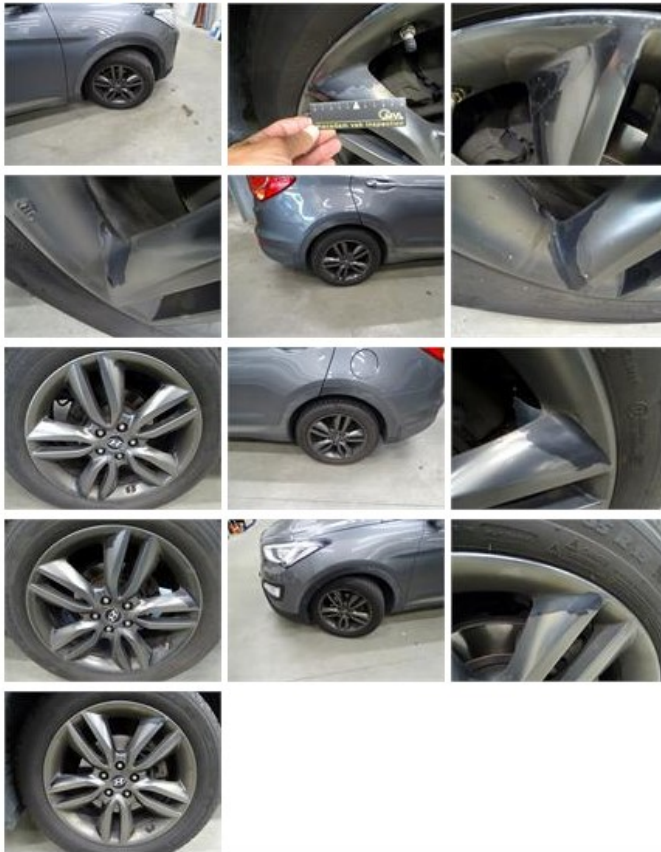

Alloy Rims (all), Damaged, Acceptable 0,00