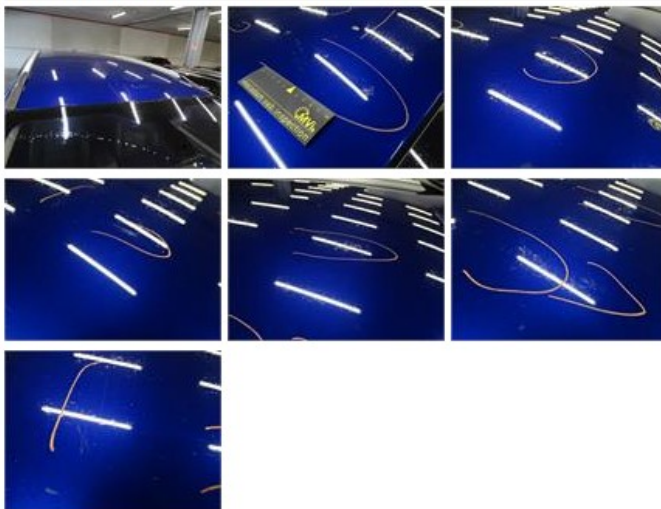

Front bumper, Scratch(es), Acceptable 0,00

No pictures to display

Wing F R, Scratch(es), LI - Repair and paint (complete) 0,00