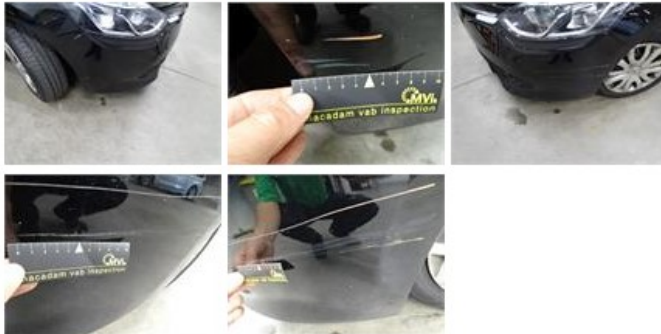

Door R L, Scratch(es), LI - Repair and paint (complete)	<b>254,68</b>
---	---------------

Wing F R, Scratch(es), Acceptable 0,00

No pictures to display

Wing R L, Bump(s) and scratch(es), LI - Repair and paint (complete) 246,56

Wheel cover R R, Scratch(es), Acceptable 0,00

No pictures to display

Wing R R, Scratch(es), Acceptable 0,00

No pictures to display

Wheel cover F R, Scratch(es), Acceptable 0,00

No pictures to display

Front bumper, Scratch(es), LI - Repair and paint (complete) 169,44

Door R R, Scratch(es), Acceptable 0,00

No pictures to display