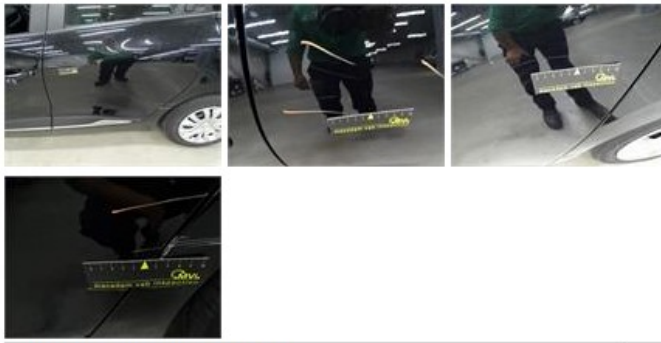

Wing F R, Scratch(es), Acceptable 0,00

No pictures to display

Wing R L, Bump(s) and scratch(es), LI - Repair and paint (complete) 246,56