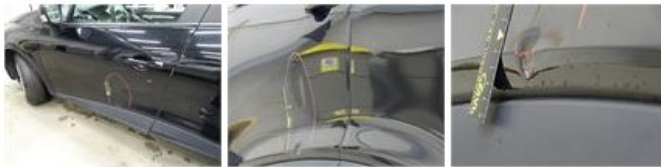

No pictures to display

Bumper R, Scratch(es), Acceptable 0,00

No pictures to display

Seat cover F L, Stain, Cleaning 25,00

Door F L, Bump(s) and scratch(es), LI - Repair and paint (complete) 302,68

Wing R L, Scratch(es), Acceptable 0,00