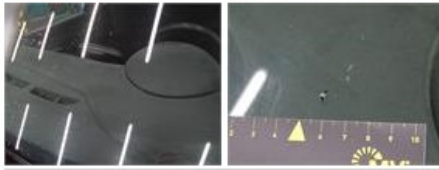

Roof pillar R, Bump(s), Acceptable 0,00

No pictures to display

Door R L, Bump(s), Acceptable 0,00

No pictures to display

Bumper R, Scratch(es), Acceptable 0,00

No pictures to display

Seat cover F L, Stain, Cleaning 25,00