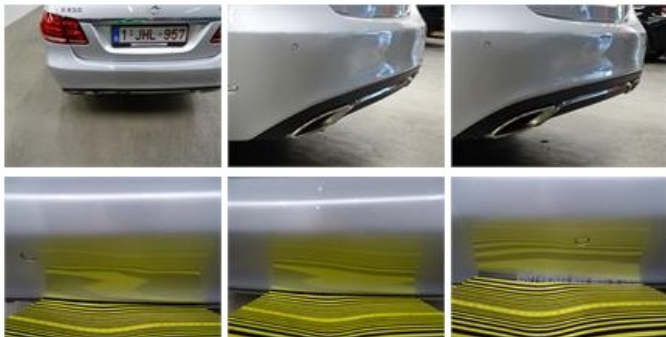

Front bumper, Scratch(es), Acceptable 0,00