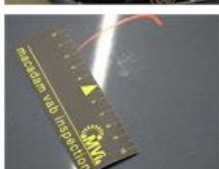

Wheel cover F R, Scratch(es), E - Replace 30,00

Wheel cover R R, Scratch(es), E - Replace 30,00

Bumper R, Broken, Le - Replace and paint 651,00

Bonnet, Chemical polution, LI - Repair and paint (complete) 290,08