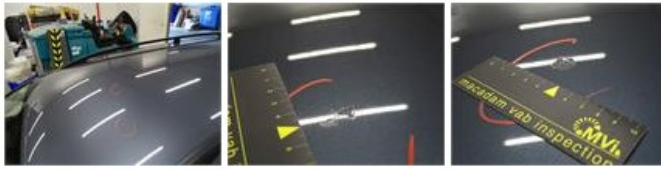

Rearview mirror housing R, Scratch(es), Acceptable 0,00

No pictures to display

Wheel cover F L, Scratch(es), Acceptable 0,00

No pictures to display

Wing R L, Scratch(es), Acceptable 0,00

No pictures to display

Wheel cover F R, Scratch(es), E - Replace 30,00