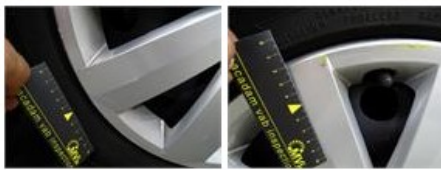

Wheel cover R R, Scratch(es), E - Replace 30,00