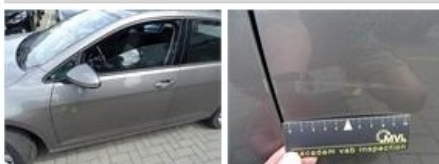

Maintenance book, Missing, E - Replace	0,00

No pictures to display

Seat cover F R, Stain, Cleaning	25,00