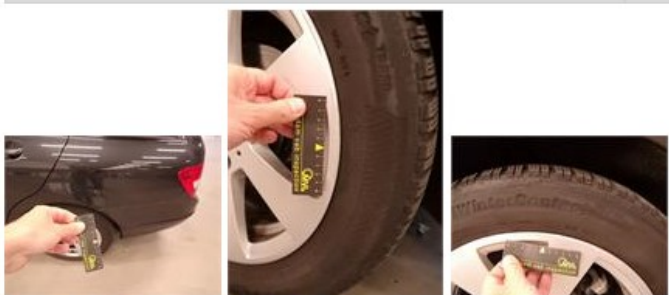

Gear shift lever knob, Damaged, E - Replace	114,00