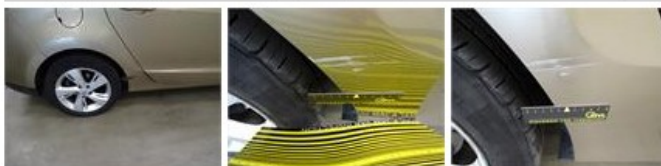

Door trim R R, Scratch(es), E - Replace 114,00