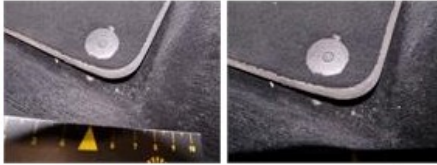

Repair kit	<b>Yes</b>
Total cost ex VAT	952,09
Bumper R, Bump(s) and scratch(es), LI - Repair and paint (complete)	211,80

Alloy rim F L polished, Scratch(es), Acceptable 0,00

No pictures to display

Floor covering F L, Burned, Smart repair 64,32