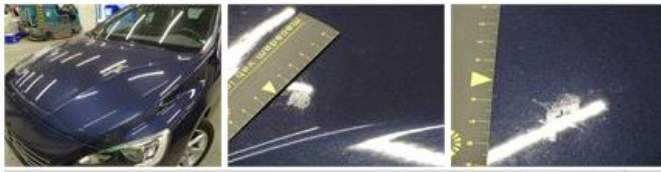

## Degree of wear

	<b>205/50/17/95 H LightMetal</b>			
Summer tyres:	Fr.L.	<b>Michelin: 3 mm</b>	Fr.R.	<b>Michelin: 3 mm</b>
	Re.L.	<b>Michelin: 4 mm</b>	Re.R.	<b>Michelin: 4 mm</b>

No pictures to display

Bonnet, Chemical polution, LI - Repair and paint (complete) 290,08

Roof, Chemical pollution, LI - Repair and paint (complete) 481,50

Wing F R, Scratch(es), Acceptable 0,00

*No pictures to display*