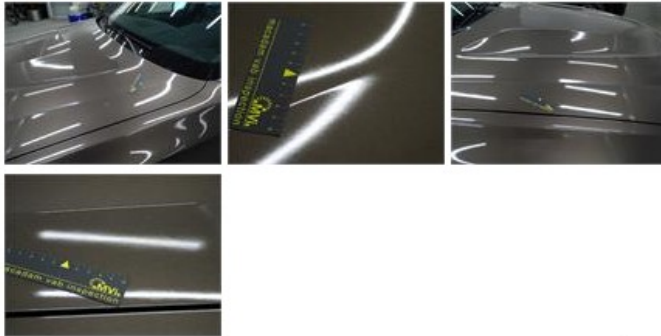

Alloy rim F L, Scratch(es), LI - Repair and paint (complete) 95,00

No pictures to display

Wing F R, Bad repair, Paint 0,00