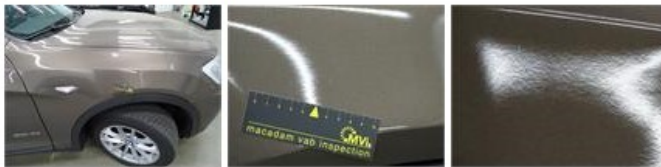

Door F R, Repaired, Acceptable 0,00

No pictures to display

Door R L, Repaired, Acceptable 0,00

No pictures to display