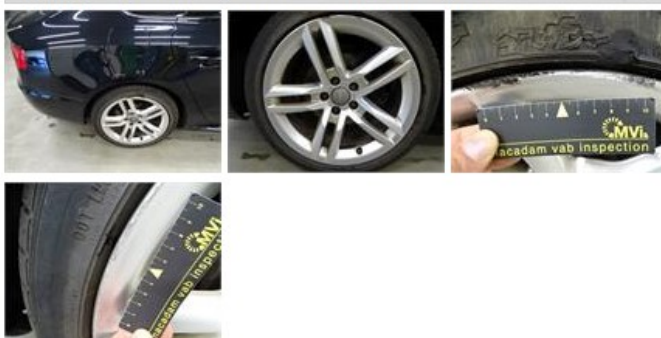

<i>No pictures to display</i>	
Wing R L, Bump(s), PDR - Knock out without painting	63,00

Roof, Chemical polution, LI - Repair and paint (complete)	577,80
---	---------------

Wing R R, Scratch(es), Acceptable 0,00

No pictures to display

Alloy rim F R, Scratch(es), LI - Repair and paint (complete) 95,00

Bumper R, Scratch(es), Acceptable 0,00

No pictures to display

Windscreen, Damaged, E - Replace 560,64

Tailgate, Chemical pollution, LI - Repair and paint (complete) 362,02

Bonnet, Chemical pollution, LI - Repair and paint (complete) 348,09

Alloy rim R R, Scratch(es), LI - Repair and paint (complete) 95,00

Door R L, Scratch(es), Acceptable 0,00

No pictures to display