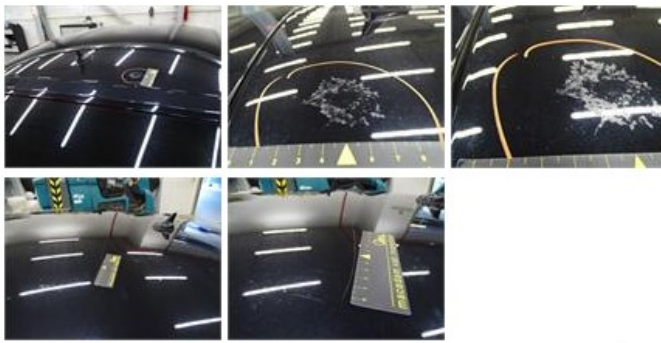

Limited Technical Inspection			
Airco functioning	OK	Battery functioning	Yes
Tires wear profile	OK	Power steering	Yes
Idle position	OK	Sound engine	OK
Engine startingtime	OK	Clutch test	OK
Exhaust gass	OK	Wiper fluid level	OK
Handbrake	OK	Transmission	OK
		Lighting	OK
		Wiperblades	OK

Degree of wear				
Winter tyres:	245/40/18/97 V LightMetal			
	Fr.L.	Continental: 3 mm	Fr.R.	Continental: 3 mm
	Re.L.	Continental: 6 mm	Re.R.	Continental: 6 mm

Assistance equipment	
Jack	Yes
Total cost ex VAT	2101,55
Wing F L, Scratch(es), Acceptable	0,00

<i>No pictures to display</i>	
Wing R L, Bump(s), PDR - Knock out without painting	63,00

Roof, Chemical polution, LI - Repair and paint (complete)	577,80
---	---------------

Wing R R, Scratch(es), Acceptable 0,00

No pictures to display

Alloy rim F R, Scratch(es), LI - Repair and paint (complete) 95,00

Bumper R, Scratch(es), Acceptable 0,00

No pictures to display

Windscreen, Damaged, E - Replace 560,64

Tailgate, Chemical pollution, LI - Repair and paint (complete) 362,02