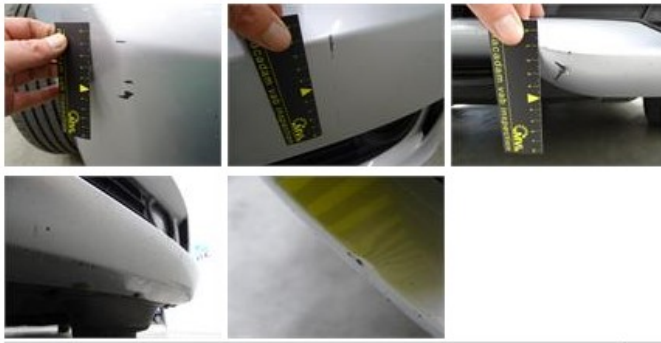

BMW 3 BERLINE: 1KCB351			
Vinnumber:	WBA3D11020J856090	Versionname:	2.0 318D (100KW) BERLINE
First Registrationdate:	30/03/2015	Fiscalpower:	
Expertise Mileage:	178970	Power Kw:	100
Bodytype:	Transporter	Body color:	Silver
Gearbox:	Automatic	Paint type:	Metalic
Transmission:	Back	Rims summer:	Aluminium
Fueltype:	Diesel	Oil level:	OK
Battery functioning:	Yes	Parking lot:	2509
Number of doors:	4		
Number of seats:	5		
Number head rests:	5		
Rims summer:	Aluminium		
Category:	Passenger Car		
Oil level:	OK		
Registration Certificate Car (BE):	Yes		

Options	
Radio CD	Central consol F
Windows electric F	Rear parking sensors
Windows electric R	
Cruise Control	
Steering wheel multifunctional	
Radio multimedia	
Type of headlighting	Headlighting Halogen
Type of GPS	GPS big screen color
Type of Lining	Lining artificial leather
Type of climate control	Autom climate control

Degree of wear				
	205/60/16/92 V LightMetal			
Summer tyres:	Fr.L.	Continental: 5 mm	Fr.R.	Continental: 5 mm
	Re.L.	Continental: 5 mm	Re.R.	Continental: 5 mm

Assistance equipment			
Repair kit	Yes	Compressor	Yes
Total cost ex VAT		211,80	
Bumper R, Scratch(es), Acceptable		0,00	
<i>No pictures to display</i>			
Tailgate, Scratch(es), Acceptable		0,00	
<i>No pictures to display</i>			
Front bumper, Bump(s) and scratch(es), LI - Repair and paint (complete)		211,80	