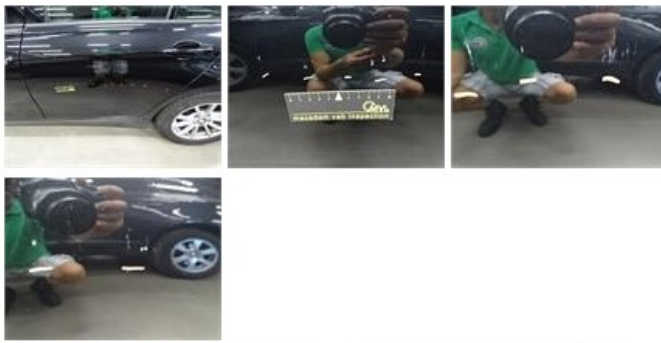

Front bumper, Bump(s) and scratch(es), LI - Repair and paint (complete) 211,80