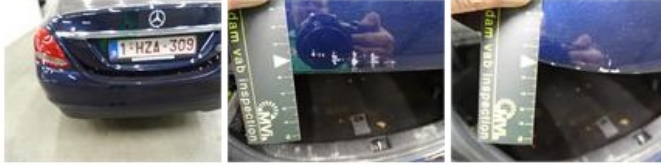

Roof pillar R, Bump(s), PDR - Knock out without painting 63,00

Tailgate, Scratch(es), LI - Repair and paint (complete) 301,68

Wing R R, Bump(s), Acceptable 0,00

No pictures to display

Seat cover R, Stain, Acceptable 0,00

No pictures to display

Ceiling, Stain, Acceptable 0,00

No pictures to display

Door F L, Scratch(es), Acceptable 0,00

No pictures to display

Wheel cover F R, Scratch(es), E - Replace 30,00

Wheel cover R L, Scratch(es), Acceptable 0,00

No pictures to display

Front bumper, Scratch(es), LI - Repair and paint (complete) 211,80

Door F R, Scratch(es), Acceptable 0,00

No pictures to display