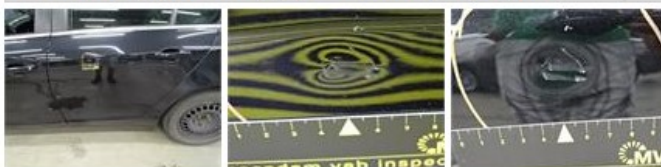

Front bumper, Scratch(es), LI - Repair and paint (complete)

211,80