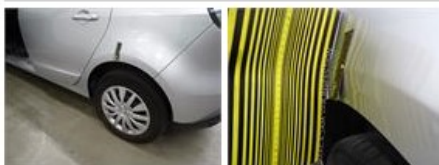

Door R R, Bump(s), Acceptable	0,00
<i>No pictures to display</i>	
Bumper grille, Broken, E - Replace	49,00