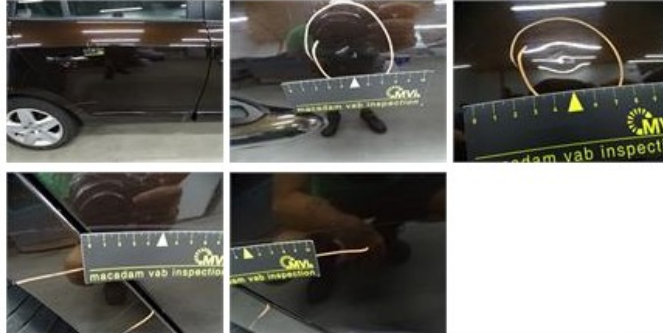

Degree of wear				
	<b>205/55/16/91 V Steel</b>			
Summer tyres:	Fr.L.	<b>Michelin: 5 mm</b>	Fr.R.	<b>Michelin: 5 mm</b>
	Re.L.	<b>Michelin: 4 mm</b>	Re.R.	<b>Michelin: 4 mm</b>

Assistance equipment	
Spare wheel	<b>Yes</b> Jack <b>Yes</b>
Total cost ex VAT	1333,87
Windscreen, Repaired, Acceptable	0,00
<i>No pictures to display</i>	
Wheel cover R R, Scratch(es), Acceptable	0,00
<i>No pictures to display</i>	
Wing R R, Scratch(es), LI - Repair and paint (complete)	308,20

Door F R, Scratch(es), Acceptable	0,00
<i>No pictures to display</i>	
Tailgate, Scratch(es), LI - Repair and paint (complete)	301,68

Wing R L, Scratch(es), Acceptable 0,00

No pictures to display

Front bumper, Scratch(es), Acceptable 0,00

No pictures to display

Door R R, Bump(s) and scratch(es), LI - Repair and paint (complete) 318,35

Bumper corner R R, Scratch(es), It - Spot repair 115,56

Wheel cover F R, Scratch(es), Acceptable 0,00

No pictures to display