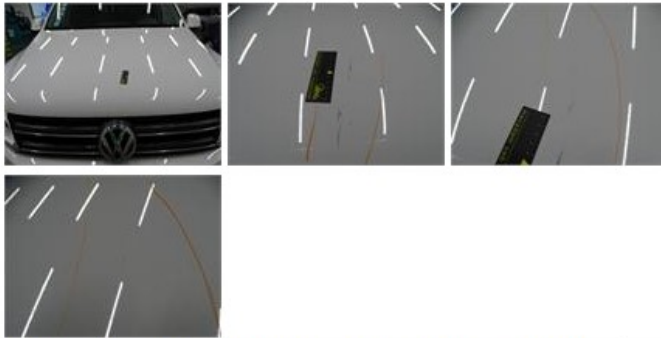

No pictures to display

Armrest R M, Damaged, Smart repair 64,32

Ignition key, Missing, E - Replace 150,00

No pictures to display

Windscreen, Repaired, Acceptable 0,00

Bonnet, Scratch(es), LI - Repair and paint (complete) 348,09