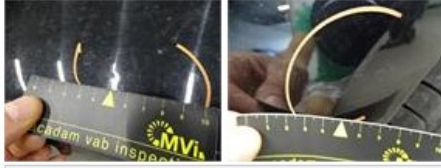

Rocker panel inner R R, Bump(s) and scratch(es), LI - Repair and paint (complete)

115,56