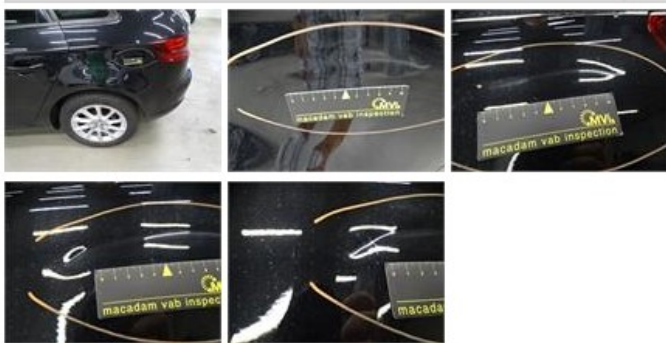

Bumper R, Bump(s) and scratch(es), LI - Repair and paint (complete) 211,80