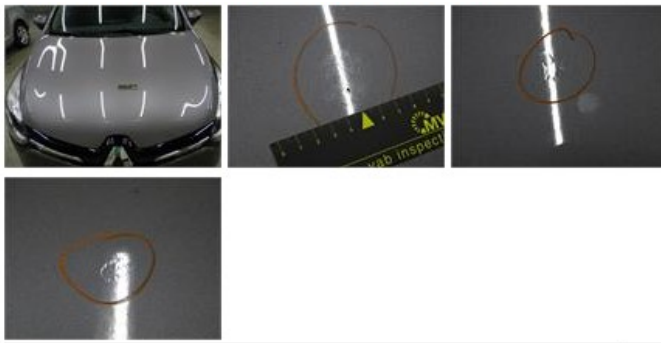

Wing R L, Bump(s), LI - Repair and paint (complete) 246,56