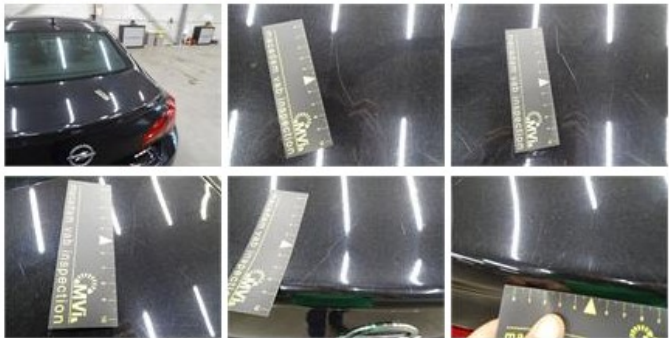

Seat cover F L, Hole, Smart repair 64,32

Alloy rim F L, Scratch(es), Acceptable 0,00

No pictures to display

Wing R R, Scratch(es), Acceptable 0,00

No pictures to display

Door F R, Scratch(es), LI - Repair and paint (complete) 318,35

Bonnet, Chemical polution, LI - Repair and paint (complete) 290,08

Roof, Chemical polution, LI - Repair and paint (complete) 553,50

Door R R, Scratch(es), LI - Repair and paint (complete) 318,35

Bumper R, Bump(s) and scratch(es), LI - Repair and paint (complete) 211,80

Tailgate, Scratch(es), LI - Repair and paint (complete) 301,68

Wing R L, Scratch(es), LI - Repair and paint (complete) 308,20

Alloy rim F R, Scratch(es), Acceptable	0,00
--	------

No pictures to display

Door R L, Bump(s) and scratch(es), LI - Repair and paint (complete)	318,35
---	--------