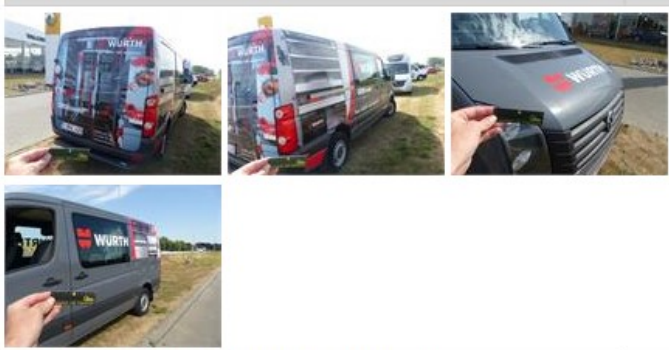

Front bumper, Bump(s) and scratch(es), Smart repair	110,64