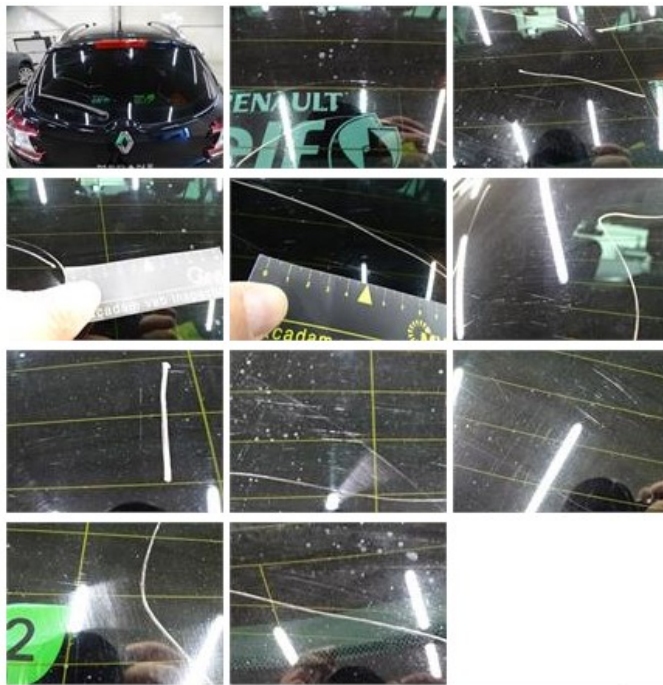

Front bumper, Bump(s), Acceptable	0,00

No pictures to display

Wing R L, Scratch(es), LI - Repair and paint (complete)	308,20