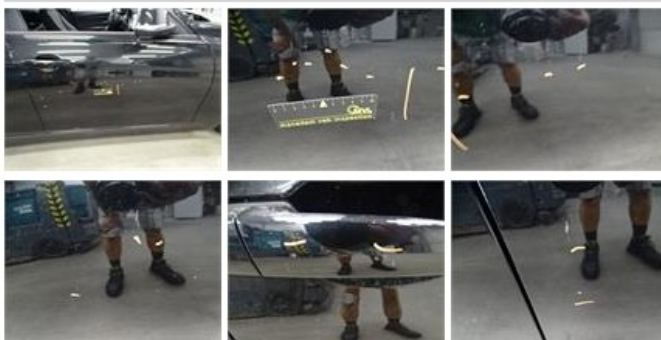

Front bumper, Bump(s) and scratch(es), LI - Repair and paint (complete)	211,80