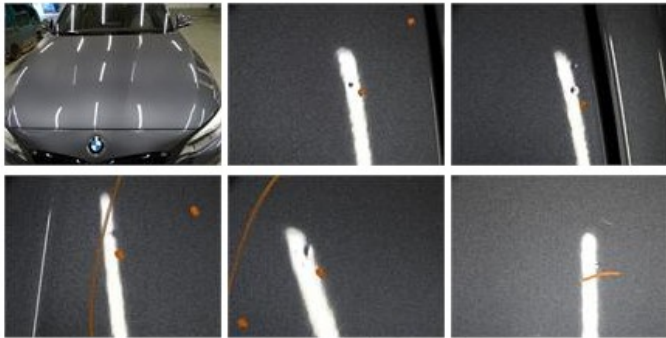

BMW 2 COUPE: AC8705			
Vinnnumber:	WBA2G71000VZ10081	Versionname:	2.0 220D (135 KW)
First Registrationdate:	8/01/2015	Fiscalpower:	
Expertise Mileage:	86189	Power Kw:	140
Bodytype:		Body color:	Grey
Gearbox:	Automatic	Paint type:	Metalic
Transmission:		Rims summer:	Aluminium
Fueltype:	Diesel	Oil level:	OK
Battery functioning:	Yes	Parking lot:	3710
Number of doors:	2		
Number of seats:	4		
Number head rests:	4		
Rims summer:	Aluminium		
Category:	Passenger Car		
Oil level:	OK		

Options	
Radio CD	Central consol F
Windows electric F	Front parking sensors
Cruise Control	Rear parking sensors
Steering wheel multifunctional	
Radio multimedia	
Type of headlighting:	Headlighting Halogen
Type of GPS:	GPS big screen color
Type of Lining:	Lining leather
Type of climate control:	Autom climate control
Sport seats	

Limited Technical Inspection			
Airco functioning	OK	Battery functioning	Yes
Tires wear profile	OK	Power steering	Yes
Idle position	OK	Sound engine	OK
Engine startingtime	OK	Clutch test	OK
Exhaust gass	OK	Wiper fluid level	OK
Handbrake	OK	Transmission	OK
		Lighting	NOT OK
		Wiperblades	OK

Degree of wear				
	225/40/18/88 Y LightMetal			
Summer tyres:	Fr.L.	Bridgestone: 7 mm	Fr.R.	Bridgestone: 7 mm
	Re.L.	Bridgestone: 6 mm	Re.R.	Bridgestone: 6 mm

Assistance equipment			
Repair kit	No	Compressor	No

Total cost ex VAT	763,48
Bonnet, Bad repair, Acceptable	0,00