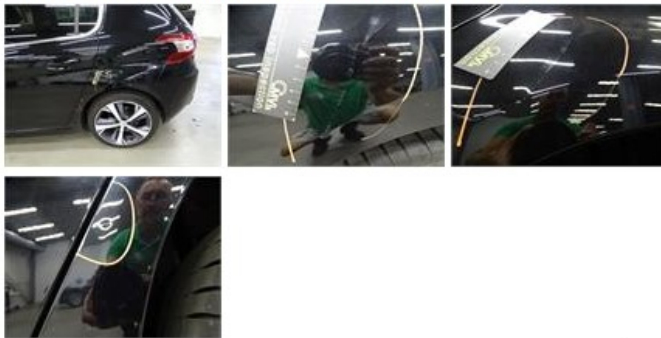

 Front bumper, Scratch(es), It - Spot repair **115,56**

 Bonnet, Stone chip(s), Acceptable **0,00**

No pictures to display

 Wing R R, Scratch(es), Acceptable **0,00**

No pictures to display

 Alloy rim F L polished, Scratch(es), LI - Repair and paint (complete) **95,00**

Luggage space cover, Missing, E - Replace 240,00

Boot carpet, Damaged, E - Replace 100,00

Alloy rim R L polished, Scratch(es), LI - Repair and paint (complete) 95,00

Wing R L, Bump(s) and scratch(es), LI - Repair and paint (complete) 308,20

Alloy rim R R polished, Scratch(es), LI - Repair and paint (complete) 95,00

Door F L, Scratch(es), Acceptable 0,00

No pictures to display