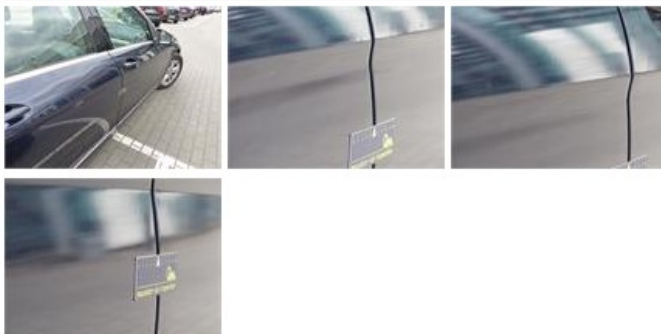

Door R R, Bad repair, Acceptable 0,00