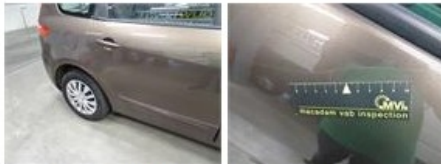

Door R R, Scratch(es), LI - Repair and paint (complete) 318,35