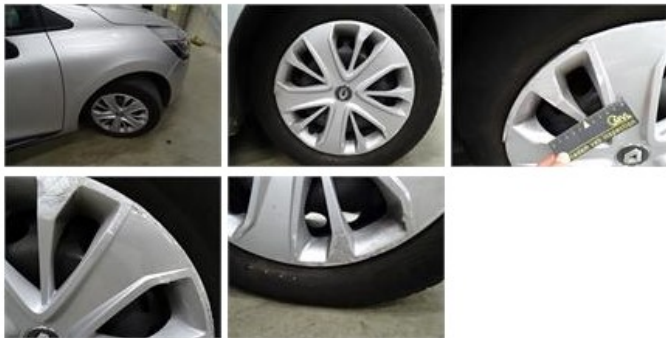

Wheel cover R R, Scratch(es), E - Replace	24,00
<i>No pictures to display</i>	
Wheel cover R L, Scratch(es), Acceptable	0,00