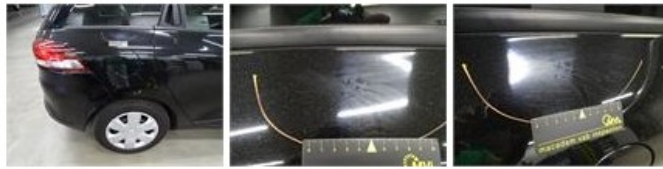

No pictures to display

Wing R R, Scratch(es), LI - Repair and paint (complete) 246,56

Wing R L, Scratch(es), LI - Repair and paint (complete) 246,56