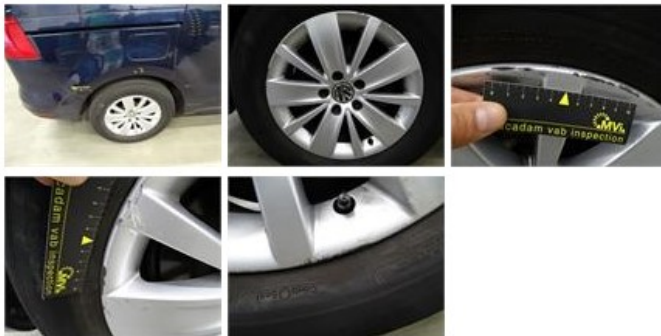

Degree of wear				
	215/60/16/95 H LightMetal			
Summer tyres:	Fr.L.	Continental: 6 mm	Fr.R.	Continental: 6 mm
	Re.L.	Continental: 7 mm	Re.R.	Continental: 7 mm

Assistance equipment	
Total cost ex VAT	1765,79
Interior, Dirty, Cleaning	0,00
<i>No pictures to display</i>	
Wing R R, Scratch(es), LI - Repair and paint (complete)	369,84

Roof, Scratch(es), Acceptable 0,00

No pictures to display

Tailgate, Scratch(es), Acceptable 0,00

No pictures to display

Rearview mirror housing R, Scratch(es), LI - Repair and paint (complete) 115,56

Alloy rim R R, Scratch(es), LI - Repair and paint (complete) 95,00