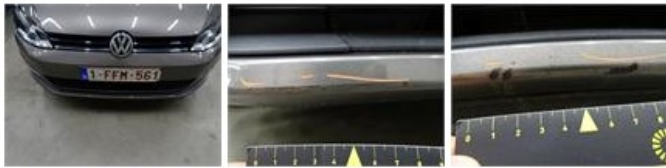

VOLKSWAGEN Golf: 1FFM561			
Vinnumber:	WVWZZZAUZEW005339	Versionname:	GOLF BER Trendline 105PK
First Registrationdate:	14/06/2013	Fiscalpower:	
Expertise Mileage:	91377	Power Kw:	77
Bodytype:		Body color:	Brown
Gearbox:	MAN 5 VIT	Paint type:	Metalic
Transmission:		Rims summer:	Steel
Fueltype:	Diesel	Oil level:	OK
Battery functioning:	Yes	Parking lot:	2115
Number of doors:	5		
Number of seats:	5		
Number head rests:	5		
Rims summer:	Steel		
Category:	Passenger Car		
Oil level:	OK		

Options	
Radio CD	Central consol F
Windows electric F	Luggage cover
Cruise Control	Front parking sensors
Steering wheel multifunction	Rear parking sensors
Radio multimedia	
Type of headlighting:	Headlighting Halogen
Type of GPS:	GPS big screen color
Type of Lining:	Lining fabrics
Type of climate control:	Autom climate control

Limited Technical Inspection			
Airco functioning	OK	Battery functioning	Yes
Tires wear profile	OK	Power steering	Yes
Idle position	OK	Sound engine	OK
Engine startingtime	OK	Clutch test	OK
Exhaust gass	OK	Wiper fluid level	OK
Handbrake	OK	Transmission	OK
		Lighting	OK
		Wiperblades	OK

Degree of wear				
	195/65/15/91 T Steel			
Winter tyres:	Fr.L.	Michelin: 6 mm	Fr.R.	Michelin: 6 mm
	Re.L.	Michelin: 6 mm	Re.R.	Michelin: 6 mm

Assistance equipment			
Emergency spare wheel	Yes	Jack	Yes

Total cost ex VAT	453,60
Front bumper, Scratch(es), LI - Repair and paint (complete)	211,80