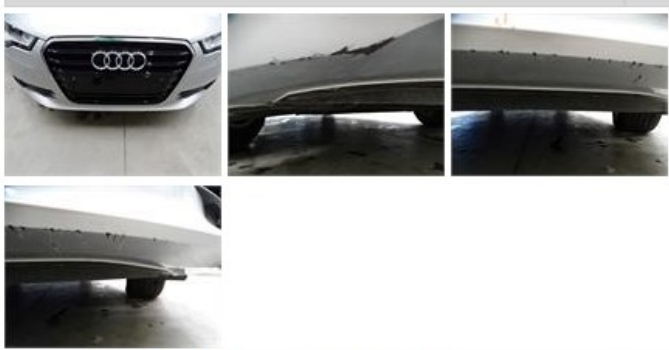

Bumper R, Scratch(es), LI - Repair and paint (complete)	254,16