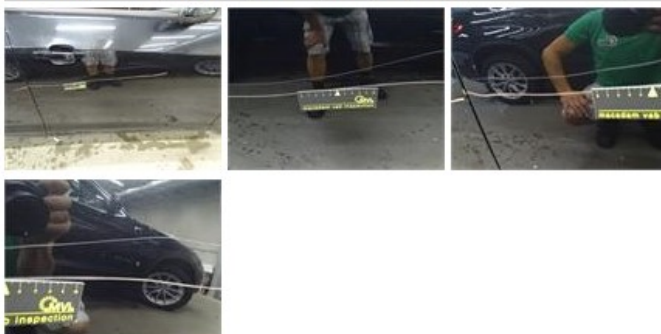

No pictures to display

Wing R L, Bump(s) and scratch(es), LI - Repair and paint (complete) 308,20

Wing F L, Scratch(es), LI - Repair and paint (complete) 220,18

Door F R, Scratch(es), LI - Repair and paint (complete) 318,35