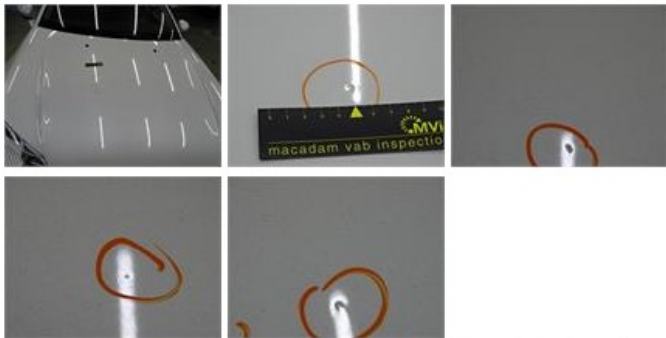

Assistance equipment

Repair kit	Yes	Compressor	Yes

Total cost ex VAT	814,65

Bonnet, Bad repair, Acceptable	0,00

Bumper R, Bump(s) and scratch(es), LI - Repair and paint (complete)	211,80