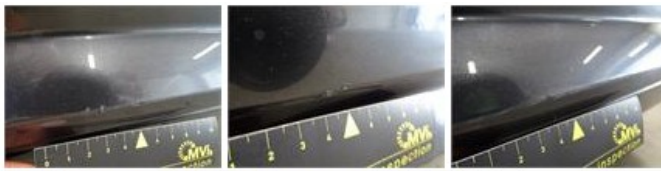

Alloy rim R L, Scratch(es), LI - Repair and paint (complete) 95,00