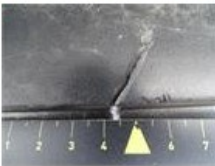

301,68

Towhook (fixed), Not functioning (well), P - Check

0,00

Bumper R, Bump(s) and scratch(es), LI - Repair and paint (complete)

211,80

Bumper spoiler F, Scratch(es), E - Replace

42,00

Dashboard, Scratch(es), Smart repair