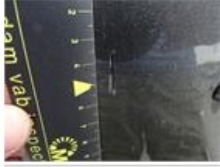

Towhook (fixed), Not functioning (well), P - Check

0,00