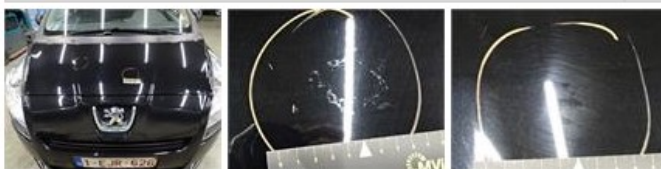

Wing F R, Scratch(es), LI - Repair and paint (complete) 220,18

Seat cover F L, Damaged, E - Replace 0,00

Wing R R, Scratch(es), LI - Repair and paint (complete) 0,00

Bonnet, Chemical polution, LI - Repair and paint (complete) 0,00