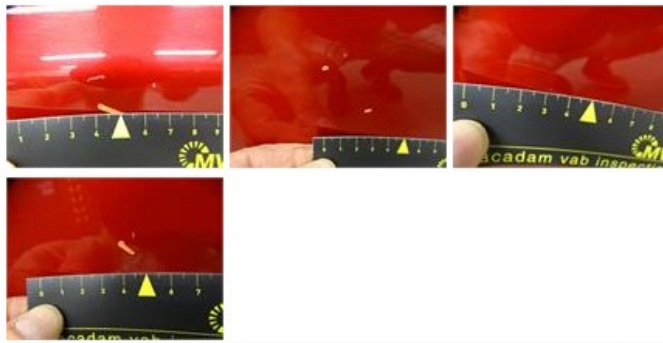

Degree of wear				
Summer tyres:	<b>195/65/15/91 H Steel</b>			
	Fr.L.	<b>Michelin: 5 mm</b>	Fr.R.	<b>Michelin: 5 mm</b>
	Re.L.	<b>Bridgestone: 3 mm</b>	Re.R.	<b>Bridgestone: 3 mm</b>

Assistance equipment	
Emergency spare wheel	<b>Yes</b> Jack <b>Yes</b>
Total cost ex VAT	1091,95
Certificate Of Conformity, Missing, E - Replace	150,00
<i>No pictures to display</i>	
Door R R, Scratch(es), Acceptable	0,00
<i>No pictures to display</i>	
Door F R, Scratch(es), LI - Repair and paint (complete)	318,35