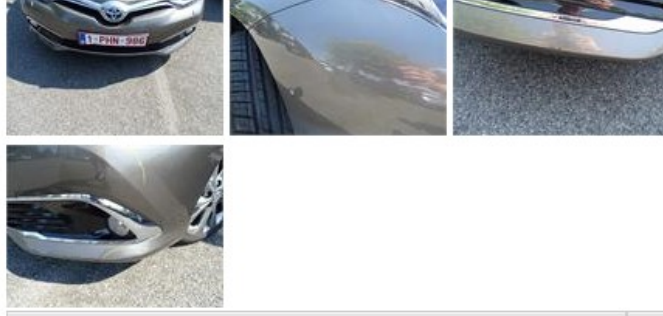

No pictures to display

Front bumper, Scratch(es), LI - Repair and paint (complete) 211,80

Alloy rim F L, Scratch(es), LI - Repair and paint (complete) 95,00

Alloy rim R L, Scratch(es), Acceptable 0,00

No pictures to display